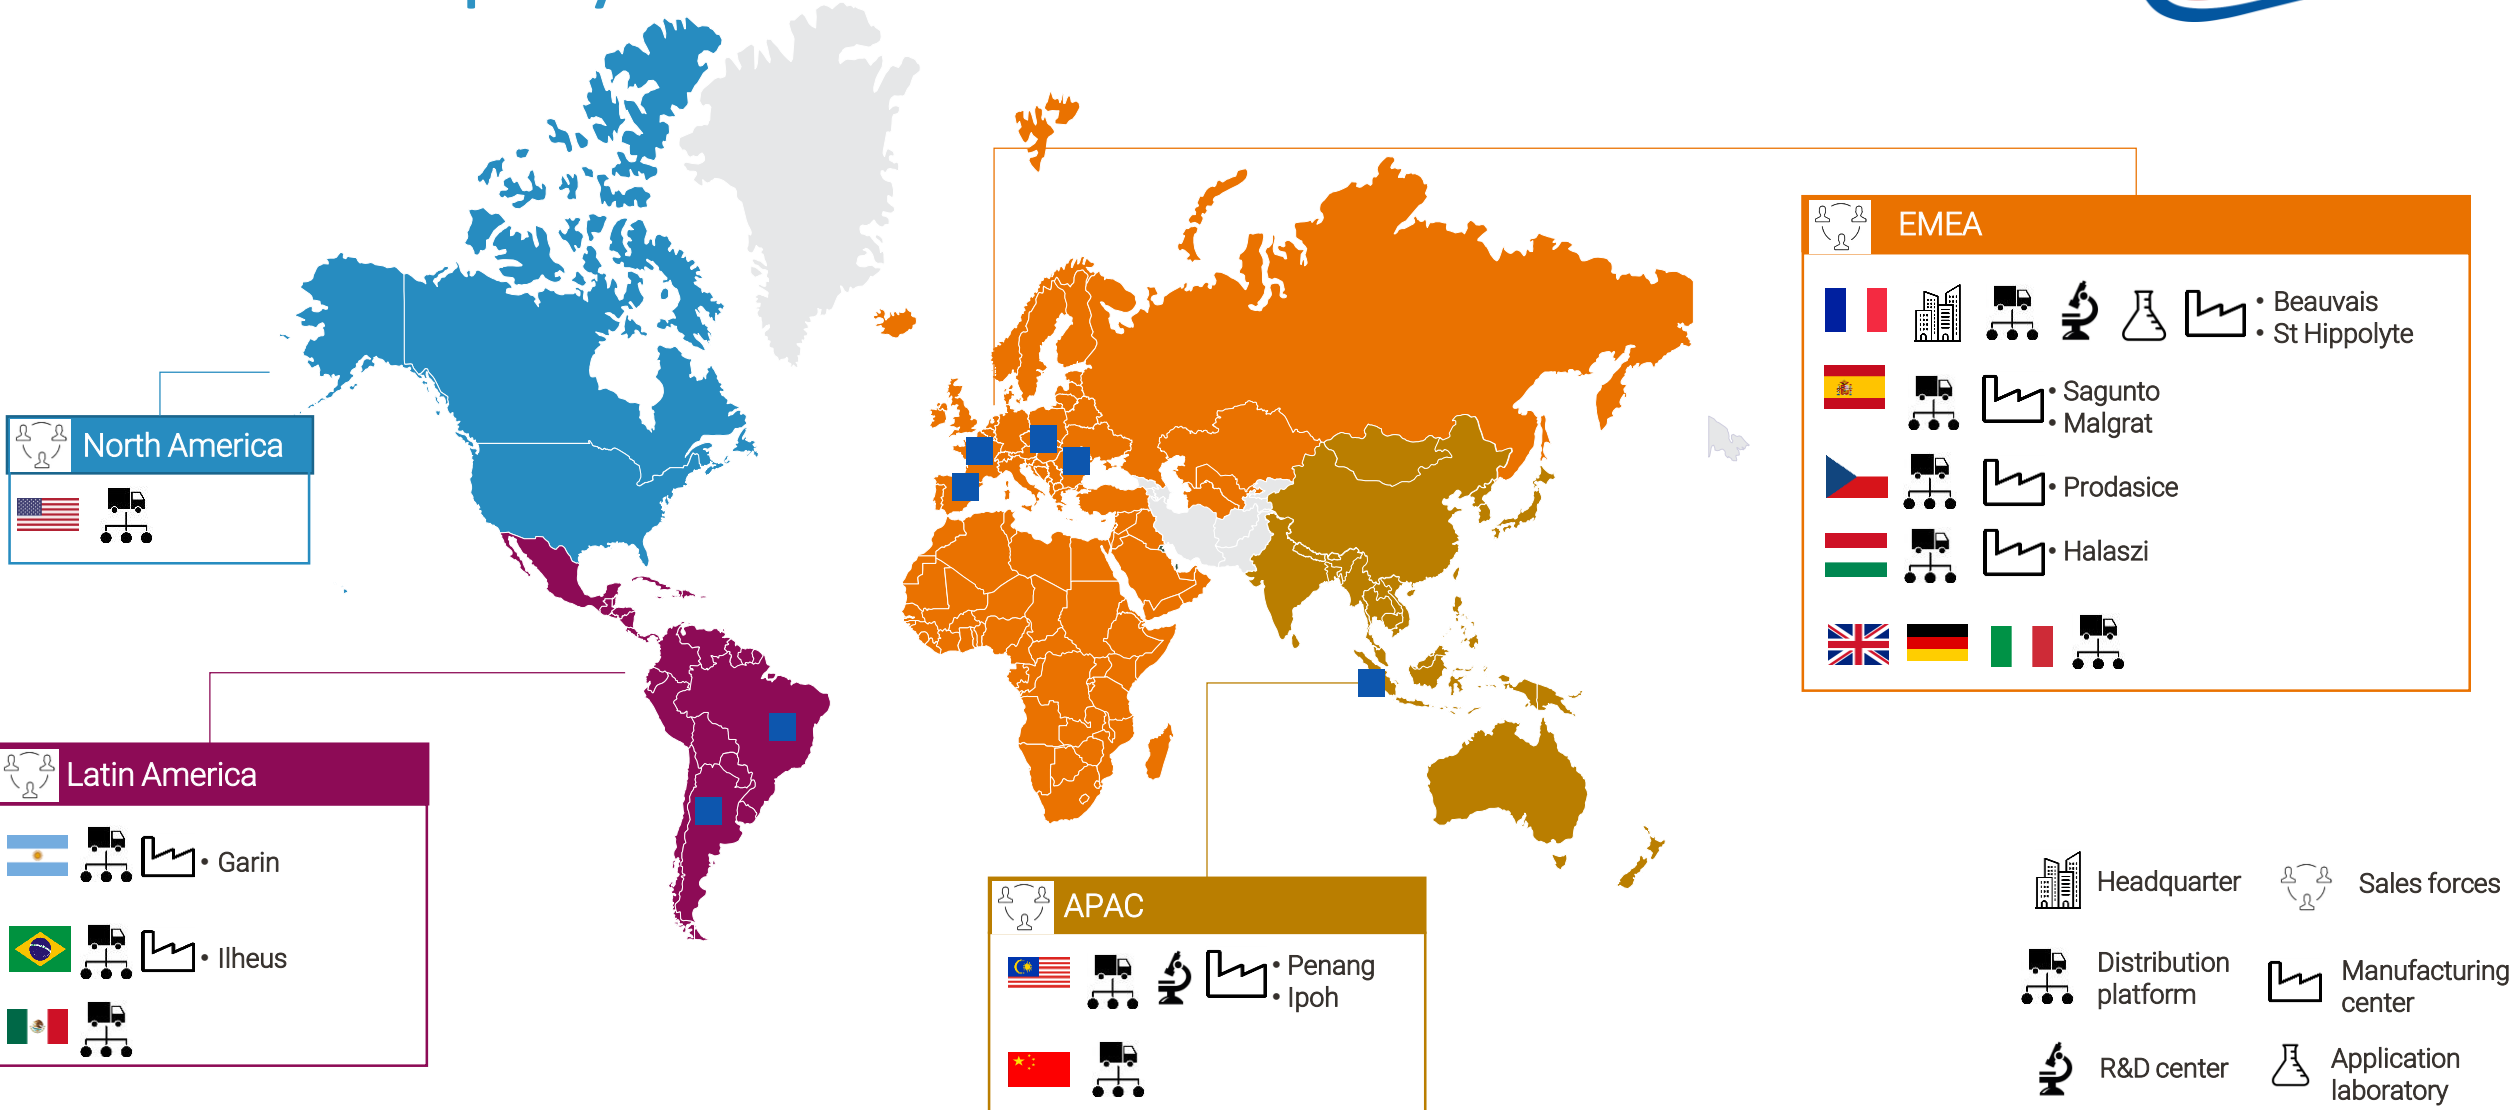

MAPA[®]
PROFESSIONAL

02

MAPA SPONTEX

MAPA SPONTEX a global player in cleaning and gloves market

Mapa Spontex is a subsidiary of Newell Brands since 2016 and is a combination of **historical brands**: cellulosic sponge manufacturer founded in 1932 Spontex and synthetic glove producer founded in 1948 Mapa.

Home Care
Brands

Professional
Brands

MAPA SPONTEX all around the world

2 400 employees

MAPA[®]

A solution
for every hand
that works

MAPA[®]
PROFESSIONAL

03

MAPA PROFESSIONAL

MAPA Professional key facts

3 R&D centers
1 application laboratory

3 manufacturing sites with
Quality ISO 9001, Environment ISO 14001, Health and safety OHSAS 18001
certifications
38 production lines

50 000 000 pairs of gloves produced every year

Customer Support and Engineering Department support

Headquarter in Colombes, France, near Paris

R&D centers and Mapa Professional Factories

**R&D and Application laboratory
Manufacturing plant
in Beauvais France**